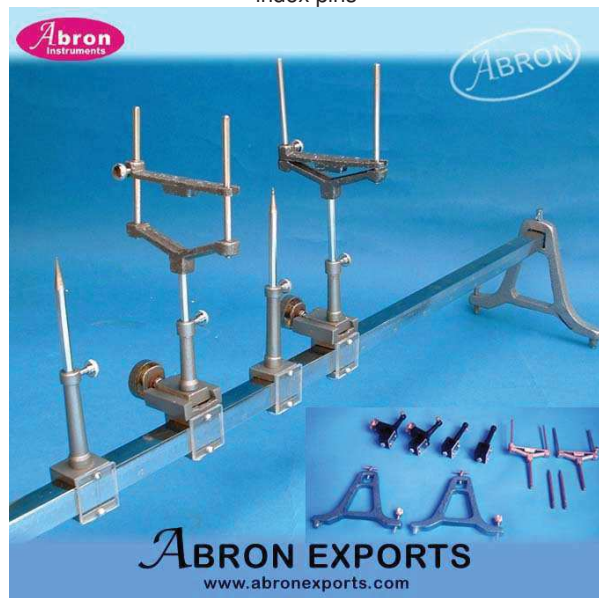

Optical Bench Single Rod

AP-839-A Optical Bench set Single Rod 1 meter long with 4 riders 2 pins 2 lens holder complete

Single Rod One meter long square rod 18 mm x 18 mm deeply graduated in cm mm two side cast iron stands with one side levelling screw with four sliders Two of the sliders are provided with lateral motion. Complete with two lens holders and two index pins

AP-839-M Optical Bench Single Aluminium pipe 150cm with lamp house 4 riders 2 pins 2 lens holder 12V DC Bulb complete set

Single Aluminium pipe rectangular 150cm long with scale cm mm with die cast side feet with leveling screws with six riders accessories with stem 1 lens holder and 1 index pin, 2 screens, 1 pin round hole screen, 1 light set halogen bulb 12vdc

AP-839M5 optical bench single Aluminium pipe with scale 150cm with riders

AP-839-P Optical Bench Single Rod Spare parts 4 riders 2 pins 2 lens holder complete set

Spare 2 sets Lens holder Pins

Power supply 12v in steps

AP-839-P Optical Bench Single Rod Spare parts 4 riders 2 pins 2 lens holder complete set graduated in cm mm

AP-839-M Optical Bench Single Rod parts 10 riders 2 pins 2 lens holder screen, slit, cross, lamp 12vdc complete set graduated